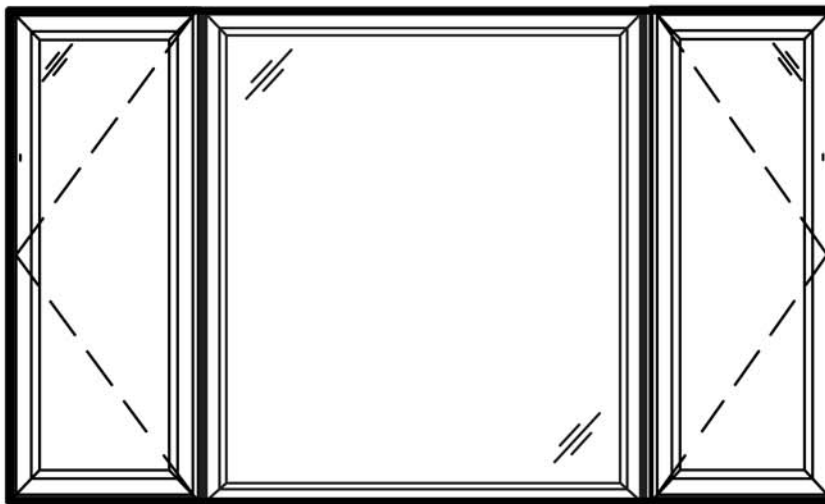

Triple XOX Casement
96" x 64" v-600 & v-630

Factory Units with
Intergral Frame Mullions