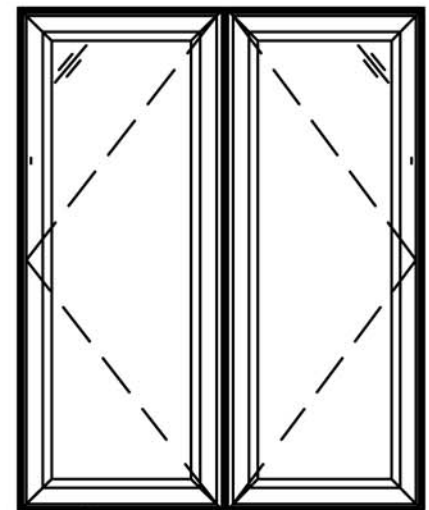

Vinyl Casement WinDow & Fixed WinDow Systems

Eco-Impact

✓ 600/630 Series

✓ Spec Data Sheet Non-Impact or Impact

- 1) Single Casement units qualifying maximum size 37" x 78"
- 2) Single Fixed Casement units qualifying maximum size 72" x 78"
- 3) Twin XX Casement unit qualifying maximum size 73 1/4" x 64"
- 4) Triple XOX Casement units qualifying maximum size 96" x 64"
- 5) Featuring: Factory Units with Intergral Frame Mullions or Field Mullion for Larger Sizes.
Please check with WinDoor for more details
- 6) Qualifying insulated Small and large Missile Impact Glass - Check with your dealer for glass options.
- 7) Our Standard Screen System (BetterVue™ screens) This incredible fiberglass screen lets you focus on the view outside instead of the screen in front of you.

Single Casement Unit
37" x 78" v-600

Fixed Casement Unit
72" x 78" v-630

Fixed Casement Units Available
With Architectural Arch-Tops

Triple XOX Casement
96" x 64" v-600 & v-630

Factory Units with
Intergral Frame Mullions