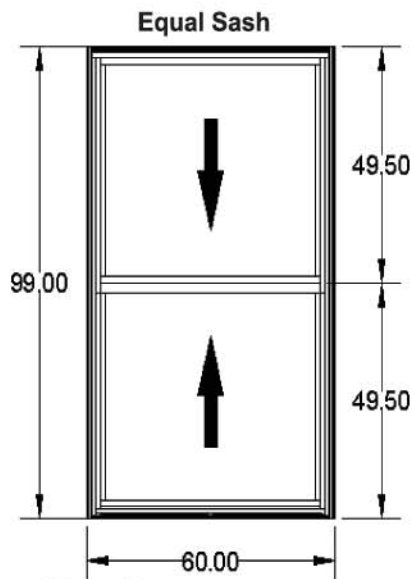

Aluminum Double Hung Window System

Spec Data Sheet

Thermally Broken...
With The
Latest I-Strut Technology
9040
Double Hung
WinDow

Features:

1) Maximum WinDow Size 60" x 99"
2) Qualifying Single Glazed or Insulated Non-Impact
3) Qualifying Single Glazed or Insulated Large Missile Impact Glass
4) Qualifying Single Glazed or Insulated Small Missile Impact Glass
5) Our Standard Screen System (BetterVue™ screens) This incredible fiberglass screen lets you focus on the view outside instead of the screen in front of you.
6) Also available: Series 9043 WinDow Wall max size 60' x 144" Ask your WinDoor Dealer for details

Mullion Types:

- 180 Degree
- 135 Degree
- Adjustable Bow Mull 12.5 Degree to 30 Degree

The above mullions can also be used with all new Thermally Broken Products

Series 9030 Fixed WinDow & the Series 9050 Terrace Door to create the capabilities of ...

Double Hung - Fixed - Terrace Door - WinDow Wall Systems.

(Ask your WinDoor Dealer for details)

Performance:

- Air .005 C - .024 AW
- Water Test 20 psf
- NFRC Certifications:
  U-Values as low as .37
  SHGC (Solar Heat Gain Coefficient) as low as .12
- Acoustical Certifications:
  S.T.C = (Sound Transmittance Class) Rating = 39 with storm sash .44
  O.I.T.C (Outdoor - Indoor Transmittance Class) Rating = 34
- BOMB BLAST TESTED : A.T.F.P Anti-Terrorism Force Protection
  ASTM 1642-04 \ GSA TS01 Max Sized Tested 60" x 95 1/2"

WinDoor

INCORPORATED

www.WinDoorInc.com

**Aluminum
Thermally
Broken
Double Hung
WinDow
Systems**

TEXAS DEPARTMENT OF INSURANCE

WinDoor Incorporated reserves the right to change materials design and or construction without notice or liability